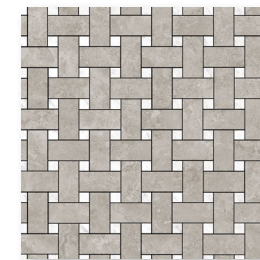

3" Hexagon Mosaic

Wayne Tile Company

COLORS

Bianco

Crema

Gris

Bianco & Supernova Venato

Basketweave

Checkerboard

Crema & Statuario Beige

Basketweave

Checkerboard

Gris & Carrara Pure Bianco

Basketweave

Checkerboard

PACKING INFORMATION

Size	Finish	Thickness	SF per Box	SF per Pallet	Pieces per Box
4"x12"	Matte	9 mm	9.68752	523.126	30
12"x24"	Matte	9 mm	9.68752	542.5011	5
24"x48"	Matte	9 mm	15.50003	496.00099	2
Basketweave Mosaic	Matte	9 mm	11.19447	671.668	25
Checkerboard Mosaic	Matte	9 mm	11.19447	671.668	25
3" Hexagon Mosaic	Matte	9 mm	11.19447	671.668	25