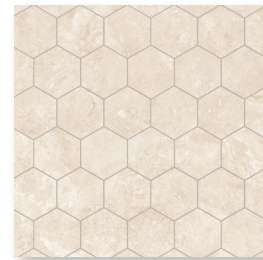

3" Hexagon Mosaic

Wayne Tile Company

COLORS

Bianco

Crema

Gris

Bianco & Supernova Venato

Basketweave

Checkerboard

Crema & Statuario Beige

Basketweave

Checkerboard

Gris & Carrara Pure Bianco

Basketweave

Checkerboard

PACKING INFORMATION