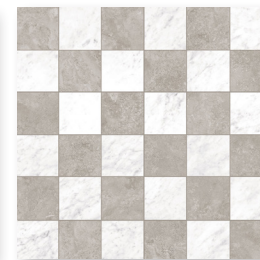

3" Hexagon Mosaic

Wayne Tile Company

COLORS

Bianco

Crema

Gris

Bianco & Supernova Venato

Basketweave

Checkerboard

Crema & Statuario Beige

Basketweave

Checkerboard

Gris & Carrara Pure Bianco

Basketweave

Checkerboard

PACKING INFORMATION