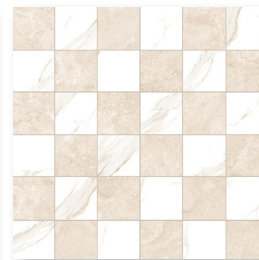

3" Hexagon Mosaic

Wayne Tile Company

COLORS

Bianco

Crema

Gris

Bianco & Supernova Venato

Basketweave

Checkerboard

Crema & Statuario Beige

Basketweave

Checkerboard

Gris & Carrara Pure Bianco

Basketweave

Checkerboard

PACKING INFORMATION